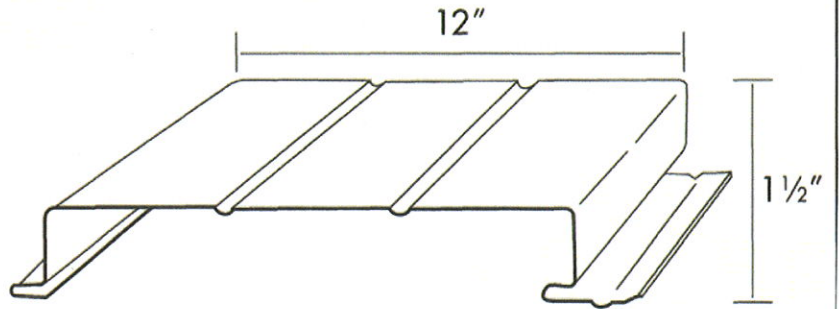

Soffit System

Wespol's soffit interlock panel system provides consistently smooth surfaces for fascia, soffits and ceilings.

12" Concealed Fastener Wall Panel

The Wespol wall panel, a traditional concealed fastened product is available in all standard colors and special colors.