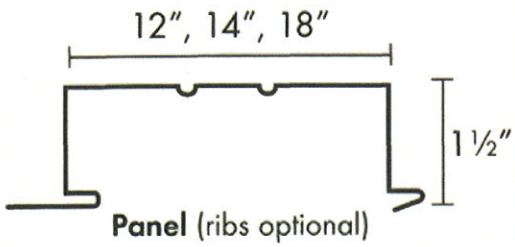

Soffit System

Wespol's soffit interlock panel system provides consistently smooth surfaces for fascia, soffits and ceilings.

12" Concealed Fastener Wall Panel

The Wespol wall panel, a traditional concealed fastened product is available in all standard colors and special colors.